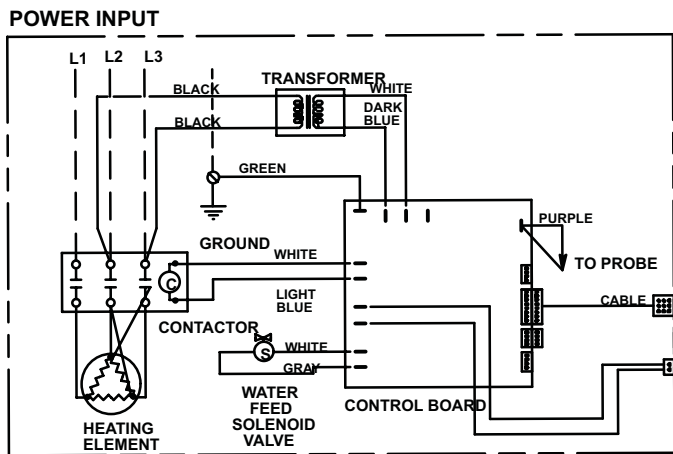

Wiring Diagrams

LEGEND (All Diagrams)	
---	FIELD WIRING
—	FACTORY WIRING

SINGLE PHASE
SMART F-65
4.5 KW, 6.0 KW, 9.0 KW,
SMART F-65 CONTROL
AUTOFLUSH

SINGLE PHASE
SMART F-65
4.5 KW, 6.0 KW
SMART F-65 CONTROL
AUTOFLUSH

THREE PHASE
SMART F-65
6.0 KW, 9.0 KW,
12.0 KW, 15.0 KW, 18.0 KW,
SMART F-65 CONTROL
AUTOFLUSH