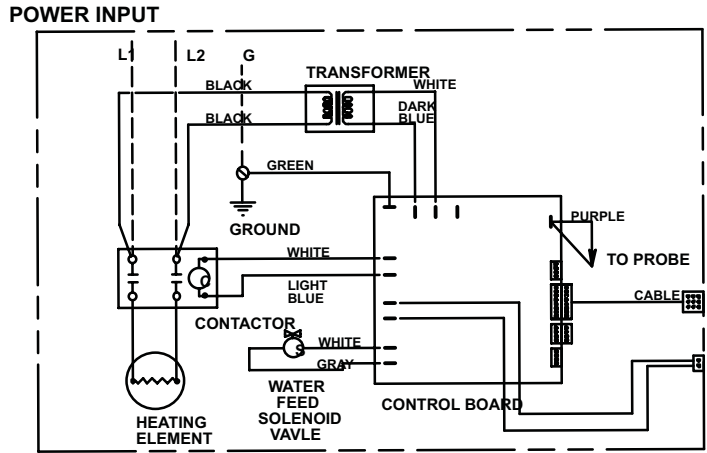

Wiring Diagrams

LEGEND (All Diagrams)	
---	FIELD WIRING
—	FACTORY WIRING

SINGLE PHASE
SMART F-65
4.5 KW, 6.0 KW, 9.0 KW,
SMART F-65 CONTROL
AUTOFLUSH

SINGLE PHASE
SMART F-65
4.5 KW, 6.0 KW
SMART F-65 CONTROL
AUTOFLUSH

THREE PHASE
SMART F-65
6.0 KW, 9.0 KW,
12.0 KW, 15.0 KW, 18.0 KW,
SMART F-65 CONTROL
AUTOFLUSH