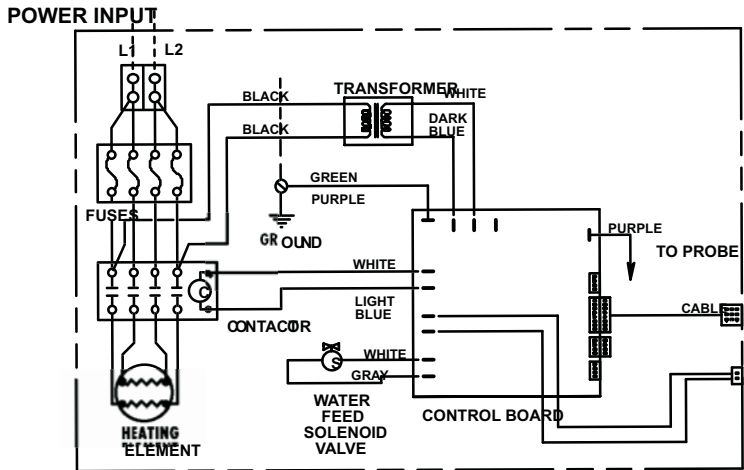

Wiring Diagrams

LEGEND (All Diagrams)	
---	FIELD WIRING
—	FACTORY WIRING

SINGLE PHASE
SMART F-65
4.5 KW, 6.0 KW, 9.0 KW,
SMART F-65 CONTROL
AUTOFLUSH

SINGLE PHASE
SMART F-65
4.5 KW, 6.0 KW
SMART F-65 CONTROL
AUTOFLUSH

THREE PHASE
SMART F-65
6.0 KW, 9.0 KW,
12.0 KW, 15.0 KW, 18.0 KW,
SMART F-65 CONTROL
AUTOFLUSH