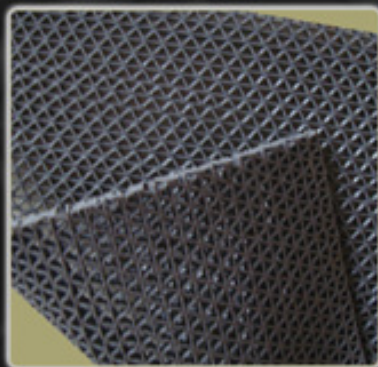

### Trapper Matting: Traps, Hold And Hides Dirt

1012 Light Duty - Thickness 12mm

Colour: Dark Red (1012 R), Grey (1012 G), Burgundy (1012 B), Dark Green (1012 H)

1015 Medium Duty - Thickness 15mm

Colour: Dark Red (1015 R), Grey (1015 G), Burgundy (1015 B), Dark Green (1015 H)

1016 Heavy Duty - Thickness 16mm

Colour: Dark Red (1016 R), Grey (1016 G)

X-Lerator Matting

### X-Lerator Matting: X Web With Sharp Edges designed to remove heavy amount of dirt

2005 Medium Duty - Thickness 5mm

Colour: Dark Red (2005 R), Grey (2005 G)

2085 Heavy Duty - Thickness 8.5mm

Colour: Grey (2085 G)