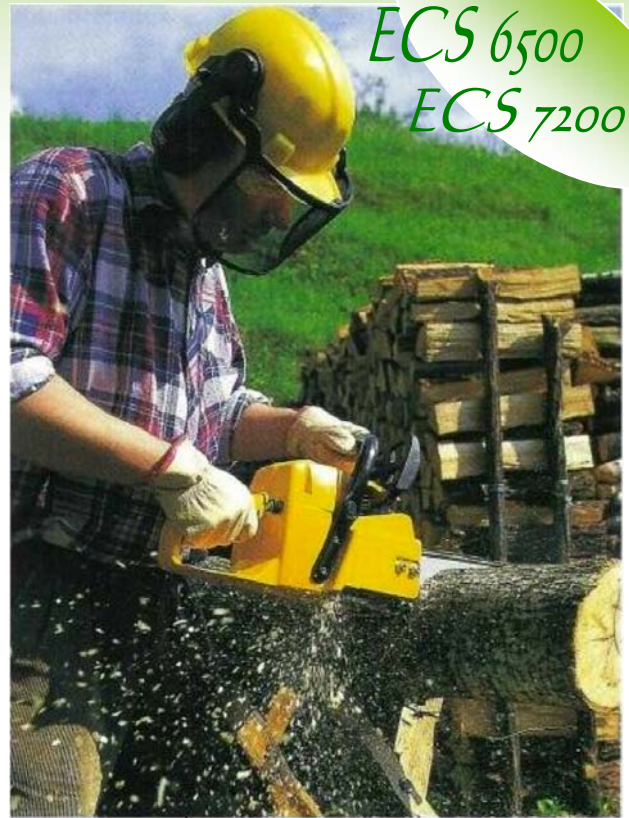

EXCEL CHAIN SAW

PROFESSIONAL TOOLS

EXCEL & GREEN TM

ECS 6500
ECS 7200

CHAIN SAW EXCEL

Heavy duty professional Chain Saws with 65cc & 72cc two stroke engines very suitable for cutting and pruning barances complete with all standard accessories and standard tool kit.

CE

Model		 KW/Hp					 OIL	 UNLEADED PETROL	 Kg
Cs6500	65 cc	3.1 / 4.0	50 cm	3/8" .058" 72E	electronic	Automatic Oil	250ml 30 SAE	4%	6.7
Cs7200	72 cc	3.9 / 5.1	50 cm	3/8" .058" 72E	Electronic	Automatic Oil	300ml 30 SAE	4%	6.9