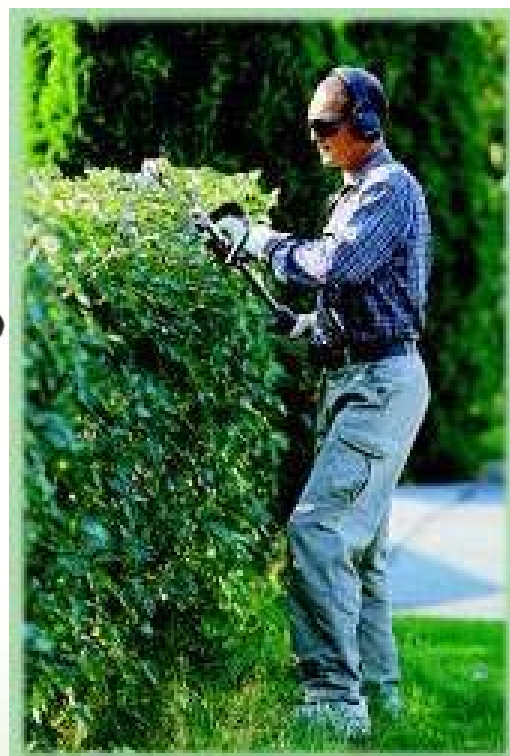

MARUYAMA EXCEL HEDGE TRIMMER

PROFESSIONAL TOOLS

HEDGE TRIMMER EXCEL

A universal hedge trimmer with rear a rotating hand grip +/- 90 degrees, 22.5cc engine, 65cm cut with two -direction blade. Its easy of use and versatility make this model the most popular and adaptable. The teeth are professional type, able to cut through particularly hard branches.