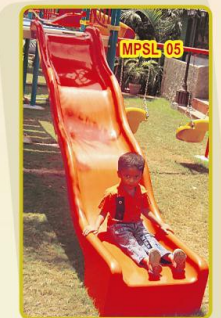

SLIDES

Fun-N-Thrill

FRP DELUXE PLAIN SLIDE 0.9 MTR

FRP DELUXE PLAIN SLIDE 1.5 MTR

FRP TODDLER SLIDE 0.9 MTR

FRP DELUXE PLAIN SLIDE 2.1 MTR

FRP DELUXE WAVE SLIDE 1.5 MTR

FRP DELUXE WAVE SLIDE 2.1 MTR

FRP DELUXE PLAIN SLIDE - 0.9MTR

FRP DELUXE PLAIN SLIDE - 1.5MTR

FRP DELUXE PLAIN SLIDE - 2.1MTR

FRP DELUXE WAVE SLIDE - 0.9MTR

FRP DELUXE WAVE SLIDE - 1.5MTR

FRP DELUXE WAVE SLIDE - 2.1MTR

FRP TODDLER SLIDE

FRP PLAIN SLIDE

FRP WAVE SLIDE

FRP SPIRAL SLIDE - 1.5 MTR

FRP SPIRAL SLIDE

FRP JUMBO SPIRAL SLIDE

MPPS SLIDES

Fun-N-Thrill

FRP MINI TUBE SLIDE