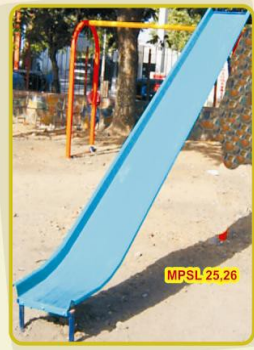

SLIDES

Fun-N-Thrill

FRP DELUXE PLAIN SLIDE 0.9 MTR

FRP DELUXE PLAIN SLIDE 1.5 MTR

FRP TODDLER SLIDE 0.9 MTR

FRP DELUXE PLAIN SLIDE 2.1 MTR

FRP DELUXE WAVE SLIDE 1.5 MTR

FRP DELUXE WAVE SLIDE 2.1 MTR

FRP DELUXE PLAIN SLIDE - 0.9MTR

FRP DELUXE PLAIN SLIDE - 1.5MTR

FRP DELUXE PLAIN SLIDE - 2.1MTR

FRP DELUXE WAVE SLIDE - 0.9MTR

FRP DELUXE WAVE SLIDE - 1.5MTR

FRP DELUXE WAVE SLIDE - 2.1MTR

FRP TODDLER SLIDE

FRP PLAIN SLIDE

FRP WAVE SLIDE

FRP SPIRAL SLIDE - 1.5 MTR

FRP SPIRAL SLIDE

FRP JUMBO SPIRAL SLIDE

MPPS SLIDES

Fun-N-Thrill

FRP MINI TUBE SLIDE

FRP TUBE SLIDE - 2.1 MTR

FRP TUBE SLIDE - 3.0 MTR

FRP WIDE SLIDE

WIDE SLIDE

S. S. DELUXE SLIDE

G. I. ECONOMY SLIDE

ROLLER SLIDE - 1.5MTR

ROLLER SLIDE - 2.1MTR