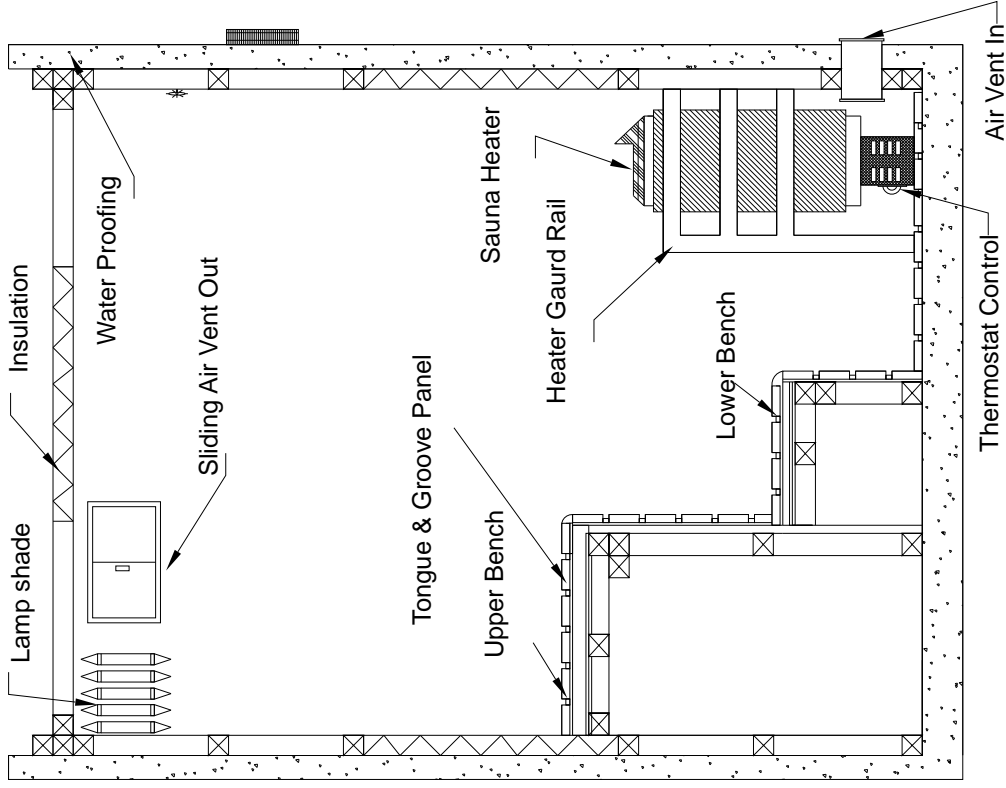

General Sauna Wooden Construction Layout

**STEAMERS INDIA (Regd.)
PUNE.**

TEL: +91-20-26832078, 98222-69769.
www.steamersindia.com
sales@steamersindia.com

This is designed by "STEAMERS INDIA",
it is strictly restricted to misuse it
if not required please return the copy to the said company

GENERAL LAYOUT OF SAUNA ROOM

- Control Cable (A) :- 2 no CAT-5 Cable + 4 no x 1 sqmm wires
- Sensor Cable (B) :- 2 no x 1.5 sqmm fibre glass wires
- Light Cable (C) :- 2 no x 1.5 sqmm fibre glass wires
- Heater Cable (E) :- 4 no x 2.5 or 4 or 6 sqmm + 4 x 1.5 sqmm fibre glass wires