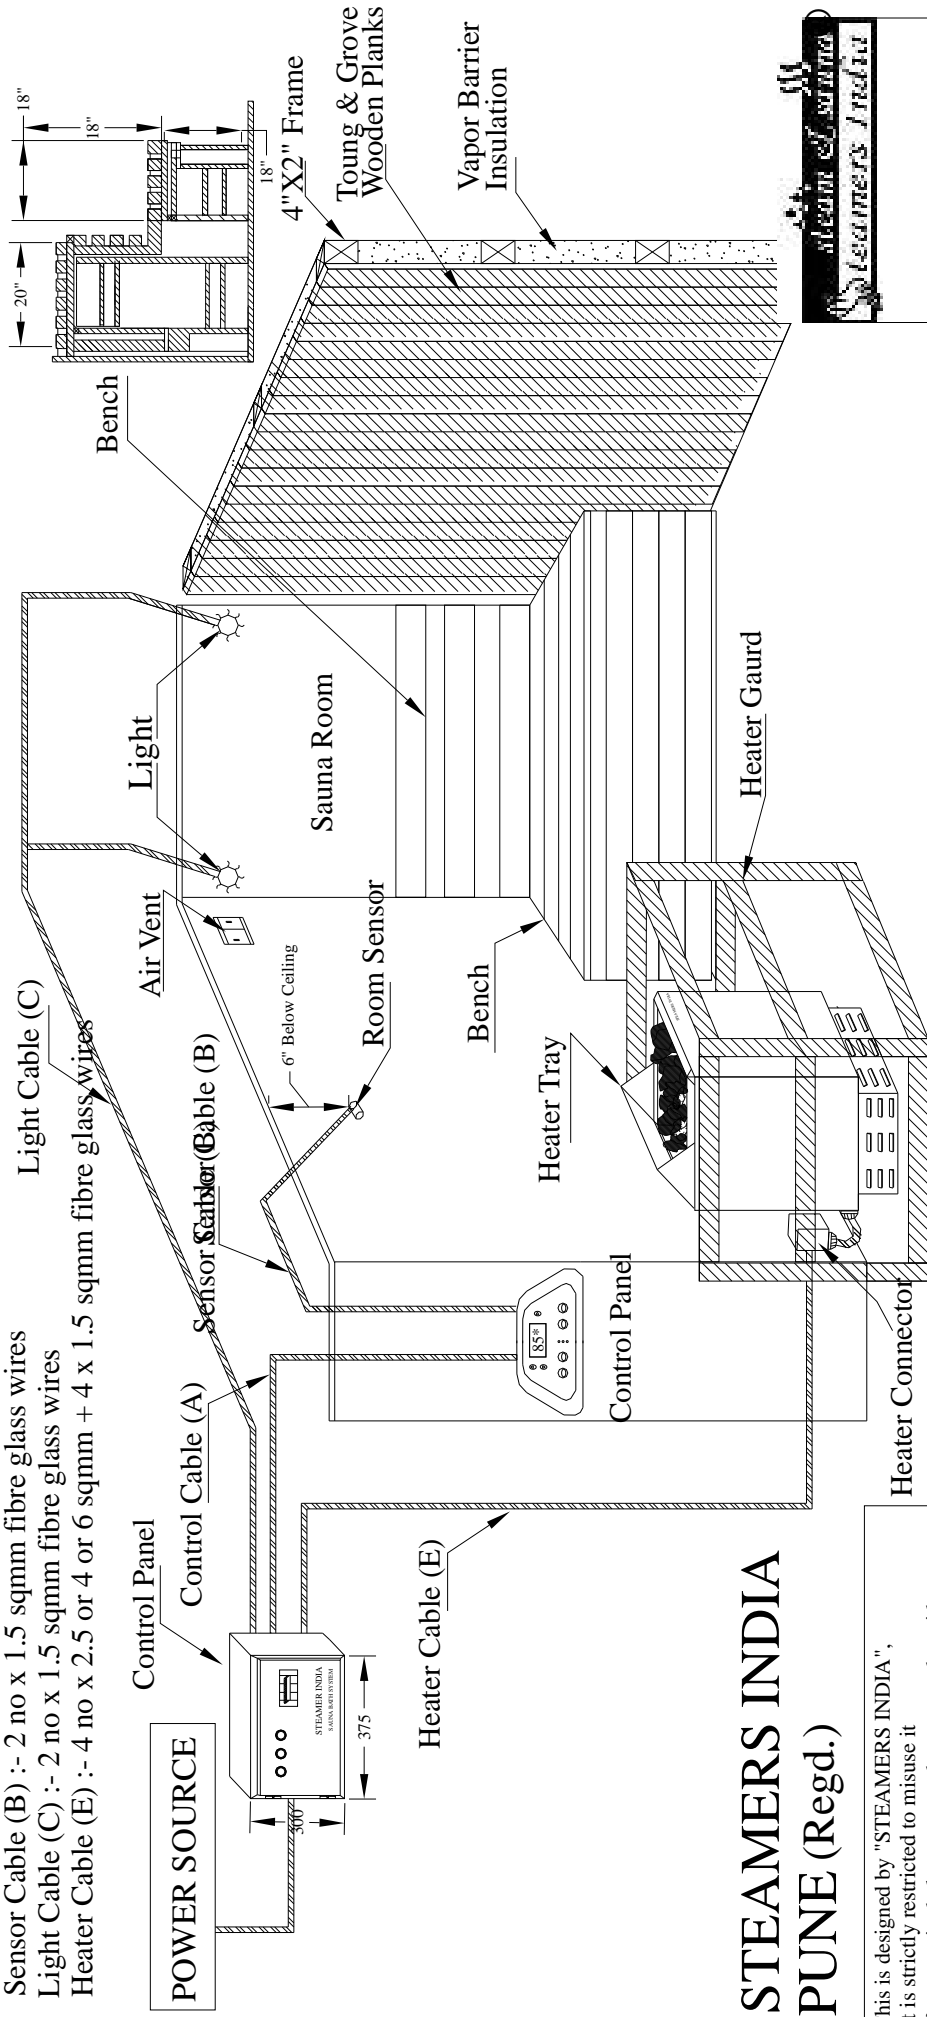

GENERAL LAYOUT OF SAUNA ROOM

- Control Cable (A) :- 2 no CAT-5 Cable + 4 no x 1 sqmm wires
- Sensor Cable (B) :- 2 no x 1.5 sqmm fibre glass wires
- Light Cable (C) :- 2 no x 1.5 sqmm fibre glass wires
- Heater Cable (E) :- 4 no x 2.5 or 4 or 6 sqmm + 4 x 1.5 sqmm fibre glass wires