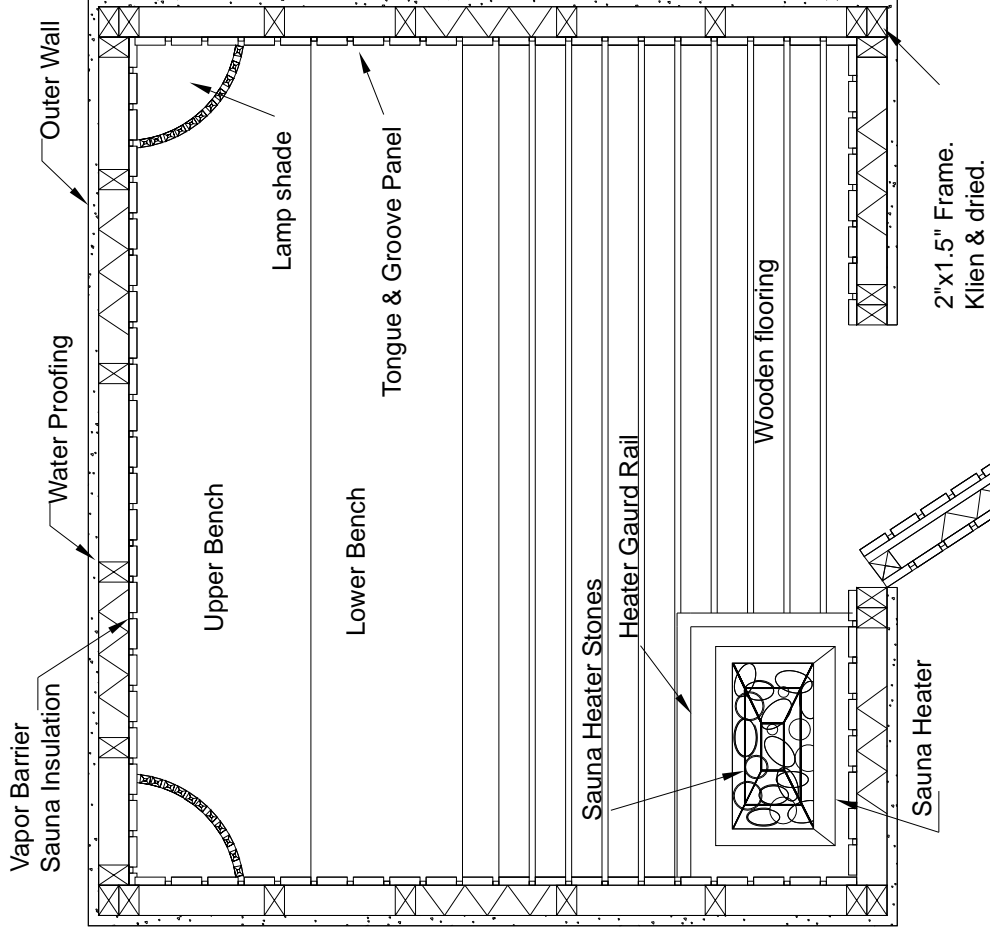

General Sauna Wooden Construction Layout

**STEAMERS INDIA (Regd.)
PUNE.**

TEL: +91-20-26832078, 98222-69769.
www.steamersindia.com
sales@steamersindia.com

This is designed by "STEAMERS INDIA",
it is strictly restricted to misuse it
if not required please return the copy to the said company

GENERAL LAYOUT OF SAUNA ROOM

- Control Cable (A) :- 2 no CAT-5 Cable + 4 no x 1 sqmm wires
- Sensor Cable (B) :- 2 no x 1.5 sqmm fibre glass wires
- Light Cable (C) :- 2 no x 1.5 sqmm fibre glass wires
- Heater Cable (E) :- 4 no x 2.5 or 4 or 6 sqmm + 4 x 1.5 sqmm fibre glass wires