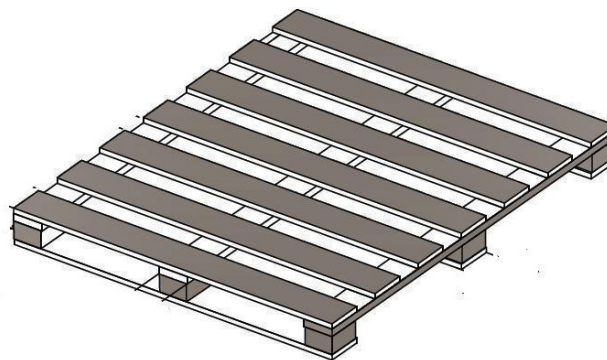

**Shree Modi Materials Handling Company
&
Jigar Pallet Systems**

**Product Literature:
“Gujarat” Plastic Pallets**

■ Plastic Pallets:

- ❑ 'Gujarat' Plastic Pallets are in Extensive Use for Warehousing Usage, Racking Systems & Export Purpose
- ❑ 'Gujarat' Plastic Pallets are manufactured through two Process:
 - ❑ Extrusion Moulded Plastic Plank Pallets
 - ❑ Roto Moulded Plastic Pallets

■ Extrusion Moulded Plastic Plank type Pallets

- ❑ Extensively used in Export, Warehousing & Racking System
- ❑ Plastic Planks are Fabricated Together as per Clients Size & Shape
- ❑ The Only Pallets in India which are Repairable! This makes the Pallet Durable and increases the total life of Pallet!
- ❑ Dynamic Load Capacity Upto 5000 Kgs!
- ❑ Option of Two Way & Four Way Available

■ Roto Moulded Plastic Pallets:

- ❑ Manufactured from One Piece Roto Moulding Process
- ❑ Extensively used for Warehousing & Export Purpose
- ❑ 9 Legs provide proper Load Transfer
- ❑ Dynamic Load Capacity: Upto 1500 Kgs
- ❑ Available Size:
 - ❑ 1200 * 800 * 150 mm
 - ❑ 1200 * 1000 * 150 mm