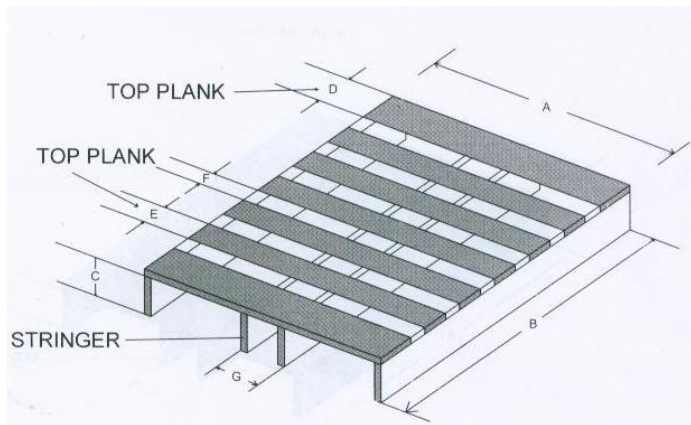

■ Extrusion Moulded Plastic Plank type Pallets

- ❑ Extensively used in Export, Warehousing & Racking System
- ❑ Plastic Planks are Fabricated Together as per Clients Size & Shape
- ❑ The Only Pallets in India which are Repairable! This makes the Pallet Durable and increases the total life of Pallet!
- ❑ Dynamic Load Capacity Upto 5000 Kgs!
- ❑ Option of Two Way & Four Way Available

■ Roto Moulded Plastic Pallets:

- ❑ Manufactured from One Piece Roto Moulding Process
- ❑ Extensively used for Warehousing & Export Purpose
- ❑ 9 Legs provide proper Load Transfer
- ❑ Dynamic Load Capacity: Upto 1500 Kgs
- ❑ Available Size:
 - ❑ 1200 * 800 * 150 mm
 - ❑ 1200 * 1000 * 150 mm