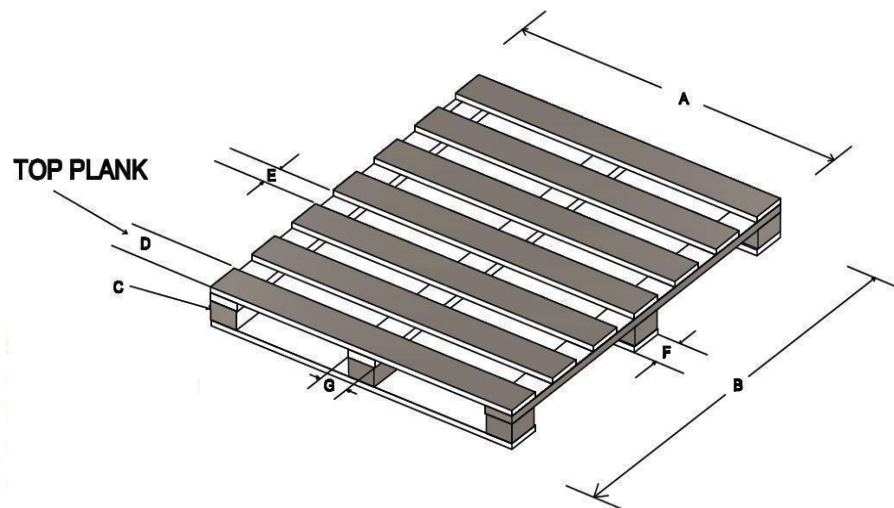

**Shree Modi Materials Handling Company
&
Jigar Pallet Systems**

**Product Literature:
“Gujarat” Plastic Pallets**

■ Plastic Pallets:

- ❑ 'Gujarat' Plastic Pallets are in Extensive Use for Warehousing Usage, Racking Systems & Export Purpose
- ❑ 'Gujarat' Plastic Pallets are manufactured through two Process:
 - ❑ Extrusion Moulded Plastic Plank Pallets
 - ❑ Roto Moulded Plastic Pallets

■ Extrusion Moulded Plastic Plank type Pallets

- ❑ Extensively used in Export, Warehousing & Racking System
- ❑ Plastic Planks are Fabricated Together as per Clients Size & Shape
- ❑ The Only Pallets in India which are Repairable! This makes the Pallet Durable and increases the total life of Pallet!
- ❑ Dynamic Load Capacity Upto 5000 Kgs!
- ❑ Option of Two Way & Four Way Available

■ Roto Moulded Plastic Pallets:

- ❑ Manufactured from One Piece Roto Moulding Process
- ❑ Extensively used for Warehousing & Export Purpose
- ❑ 9 Legs provide proper Load Transfer
- ❑ Dynamic Load Capacity: Upto 1500 Kgs
- ❑ Available Size:
 - ❑ 1200 * 800 * 150 mm
 - ❑ 1200 * 1000 * 150 mm