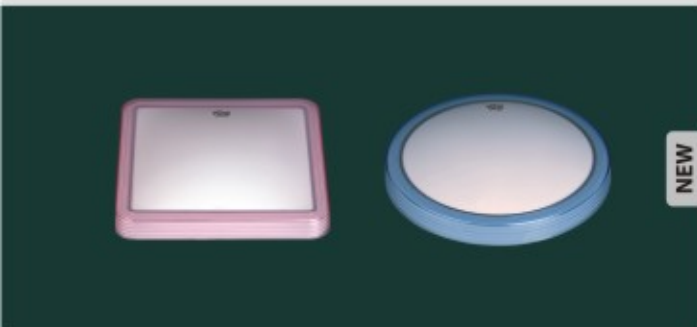

WE MAKE THE FASTEST THINGS ON EARTH WORK !!!

LIGHT

VINON SURFACE FITTINGS

CODE	DESCRIPTION	Rs.	Pkg.
650021	VENUS Square Blue Edge 18W	700.00	18
650022	VENUS Square Pink Edge 18W	700.00	18
650023	VENUS Round Blue Edge 18W	675.00	18
650024	VENUS Round Pink Edge 18W	675.00	18

◆ Power Saving Electronic Ballast.