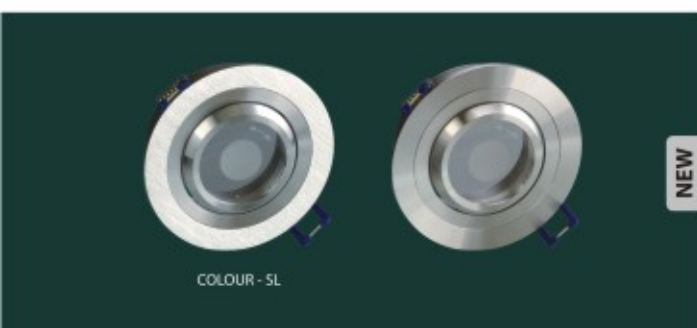

SPARKLE ALUMINIUM CEILING LIGHT

CODE	DESCRIPTION	Rs.	Pkg.
690123	ALUMINIUM CEILING LIGHT WITH GLASS	260.00	100

With Unique Front Installation Technology.

◆ Available Colours : SL / WL ◆ Lamp Base : MR-16