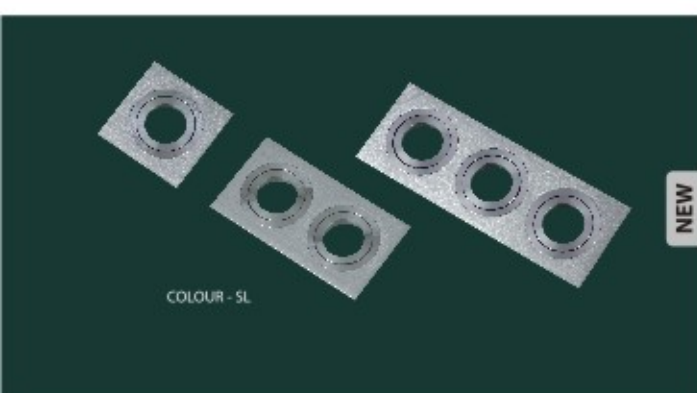

SPARKLE ALUMINIUM CEILING LIGHT

CODE	DESCRIPTION	Rs.	Pkg.
690111	ALUMINIUM CEILING LIGHT (ONE)	260.00	100
690111	ALUMINIUM CEILING LIGHT (TWO)	505.00	50
690111	ALUMINIUM CEILING LIGHT (THREE)	720.00	30

With Unique Front Installation Technology.

◆ Available Colours : SL ◆ Lamp Base : MR-16