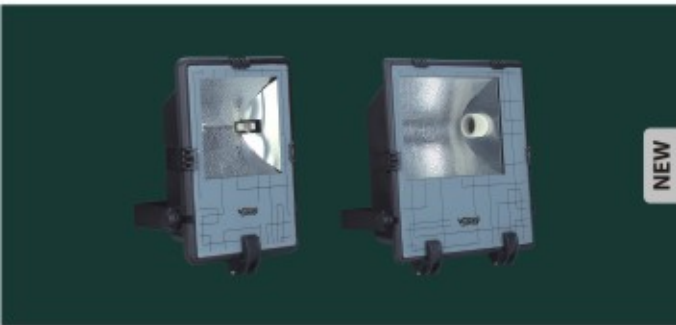

NEW

JUMBO METAL HALIDE FITTINGS

CODE	DESCRIPTION	Rs.	Pkg.
603260	METAL HALIDE FITTING 70/150 W. (IP 65)	1650.00	3
603261	METAL HALIDE FITTING 250/400 W. (IP 65)	2150.00	2

**High Heat Resistant, Unbreakable & Anti Corrosive Body
made from Nylon PA-66 Grade Powder.**

◆ Without Lamp & Ballast