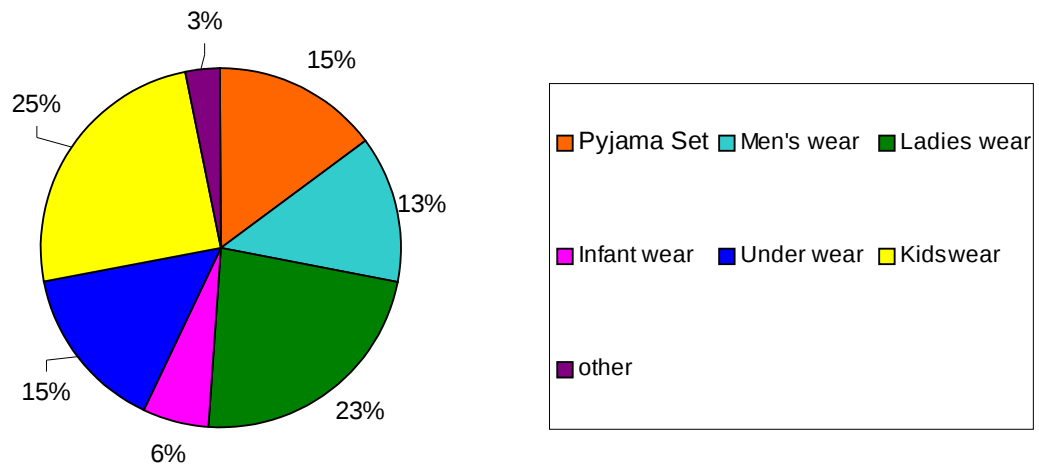

THE IMPERIAL SPECTRUM OF PRODUCT RANGE GRAPH

THE IMPERIAL YEARLY TURN OVER COMPARISON CHART (1998-2008)

Updated on 31st March '09