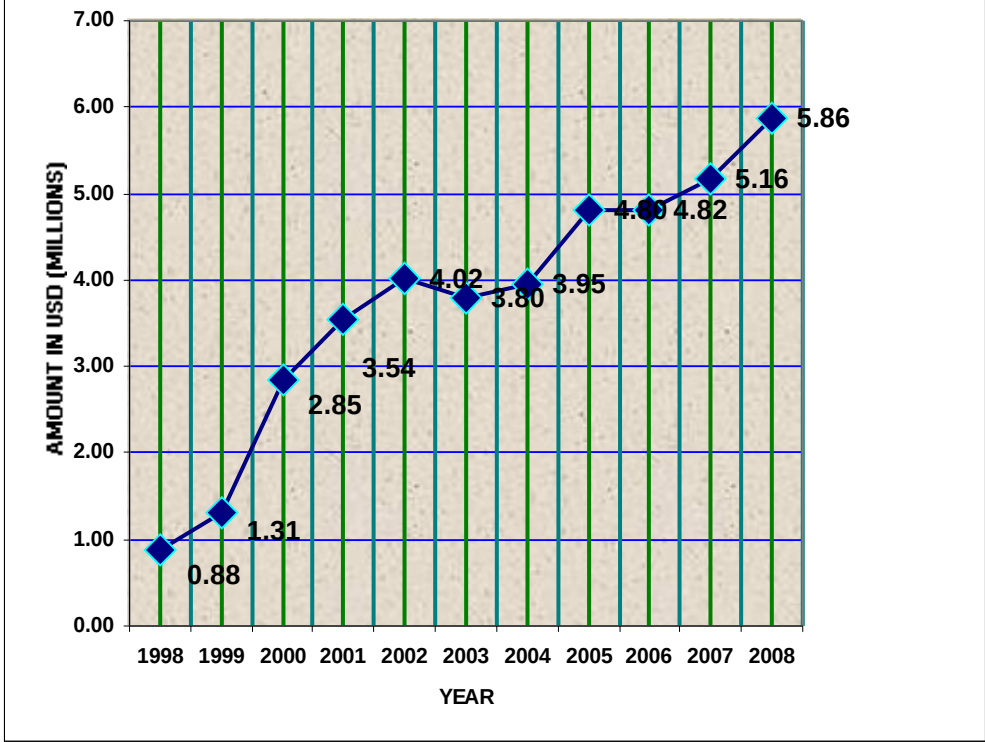

THE IMPERIAL SPECTRUM OF PRODUCT RANGE GRAPH

THE IMPERIAL YEARLY TURN OVER COMPARISON CHART (1998-2008)

Updated on 31st March '09