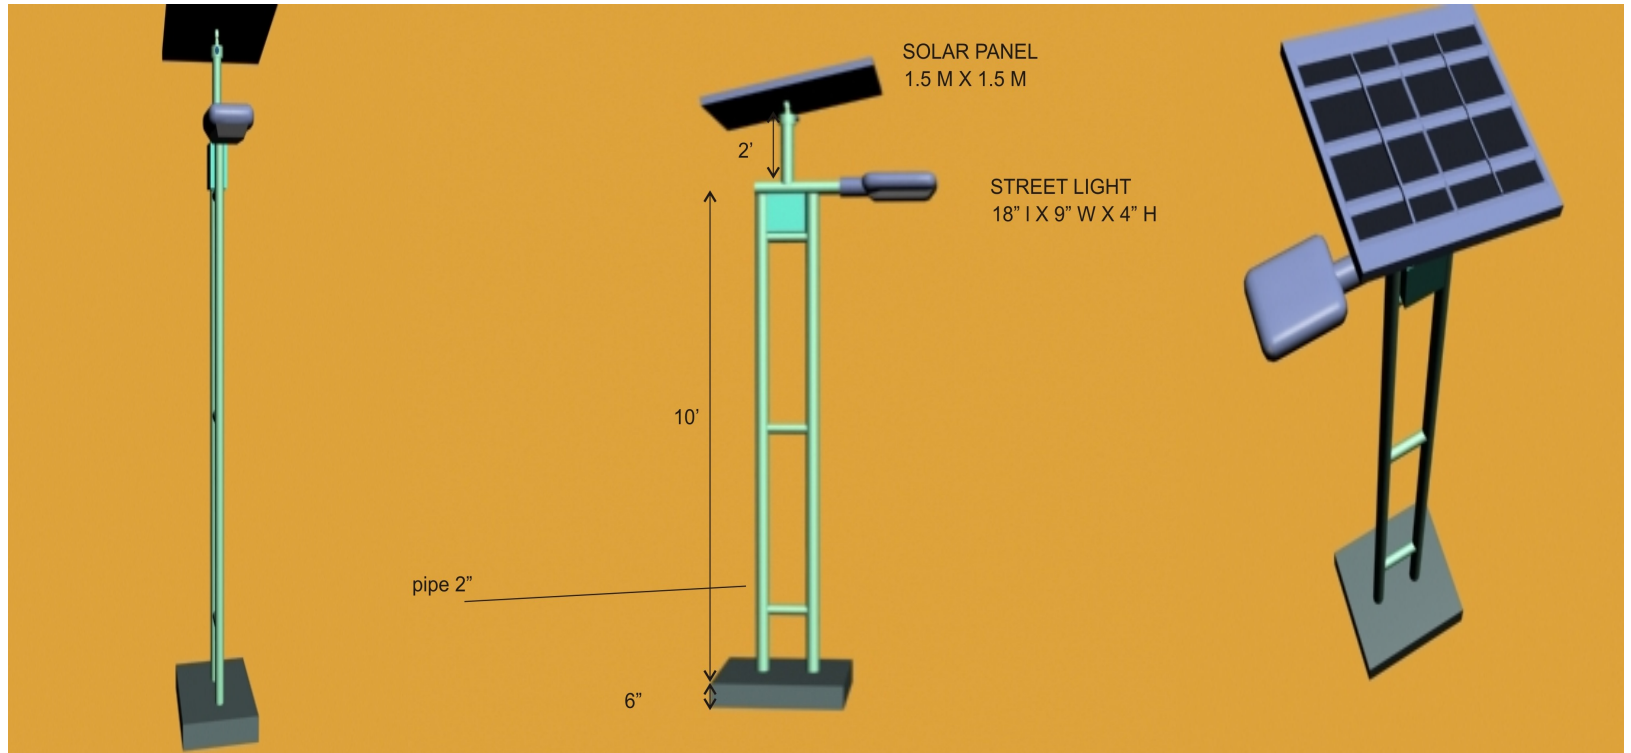

Product Details

- Stand Alone unit
- No electrical wiring or connection required
- Intelligent charging circuit
- Automatic Dusk To Dawn Controller
- UV protected plastic body.

Product Details

- LEDs life over 50000 hrs. of continuous use
- Attractive and weather proof 8 watt luminaries
- Return On Investment (ROI) is around 6-7 years.

Product Details

- Fully sealed and maintenance free battery
- Solar Panel module to last 20 years in normal weather conditions
- 3 nights autonomy

Upcoming Designs

Model 1

Model 2