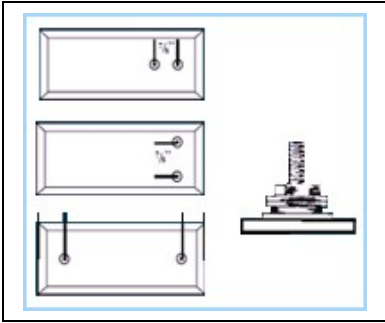

Mica Strip Heaters

DIMENSIONAL DATA

Post Terminal Dimension and Location

Post Terminal are located 1/4" from edge of heated section