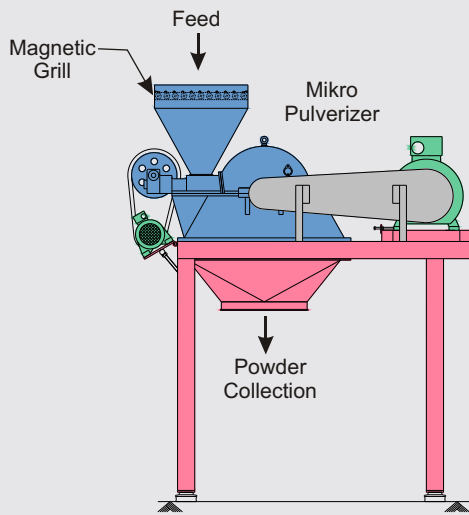

VM Sugar Grinding Systems

Batch Operation Type

Continuous System Type

5000+ Users

Since 1965

Where the application matters

kaps engineers
Vadodara