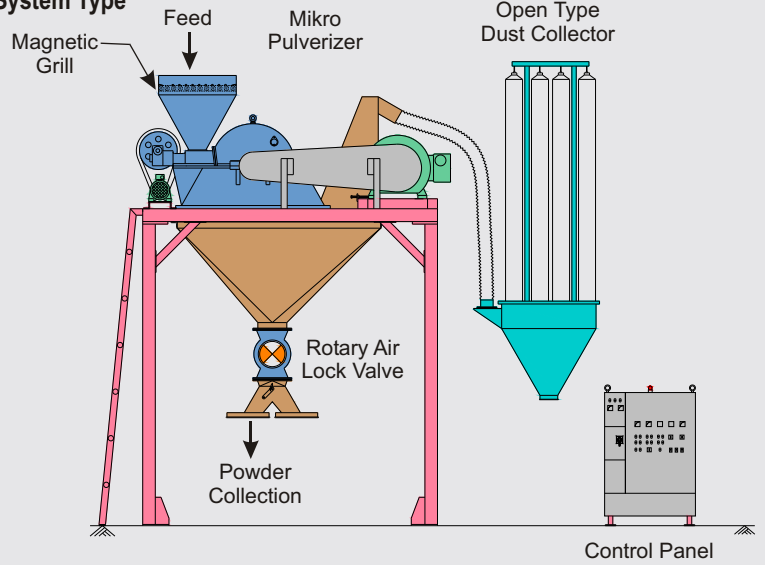

VM Sugar Grinding Systems

Batch Operation Type

Continuous System Type

5000+ Users

Since 1965

Where the application matters

kaps engineers
Vadodara