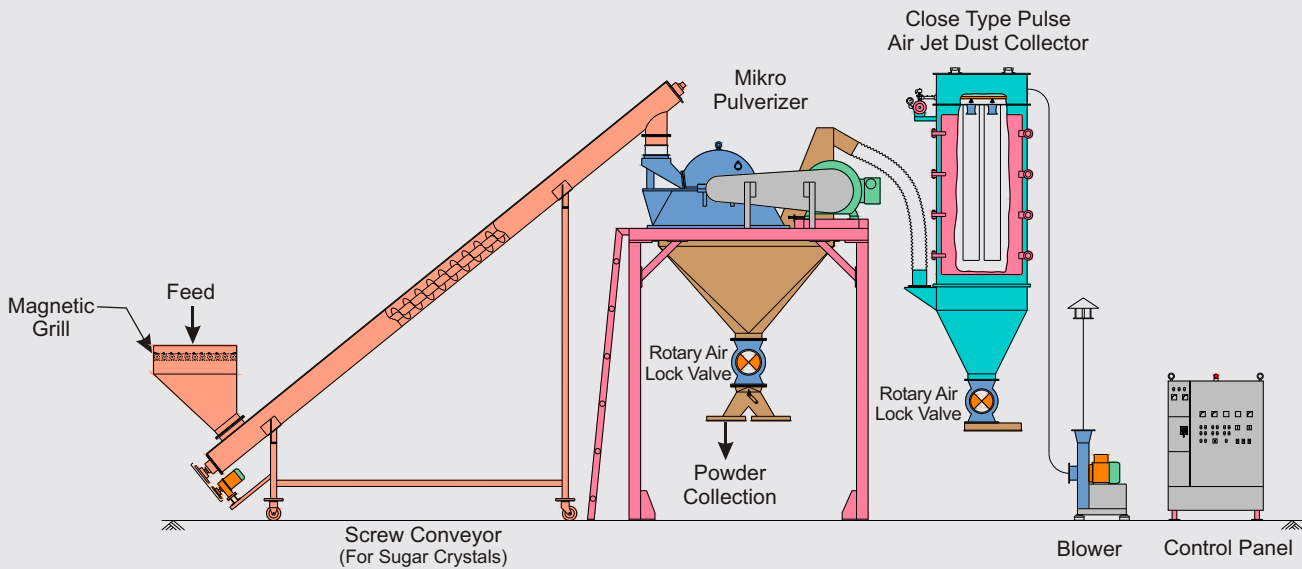

VM Sugar Grinding Systems

Batch Operation Type

Continuous System Type

5000+ Users

Since 1965

Where the application matters

kaps engineers
Vadodara