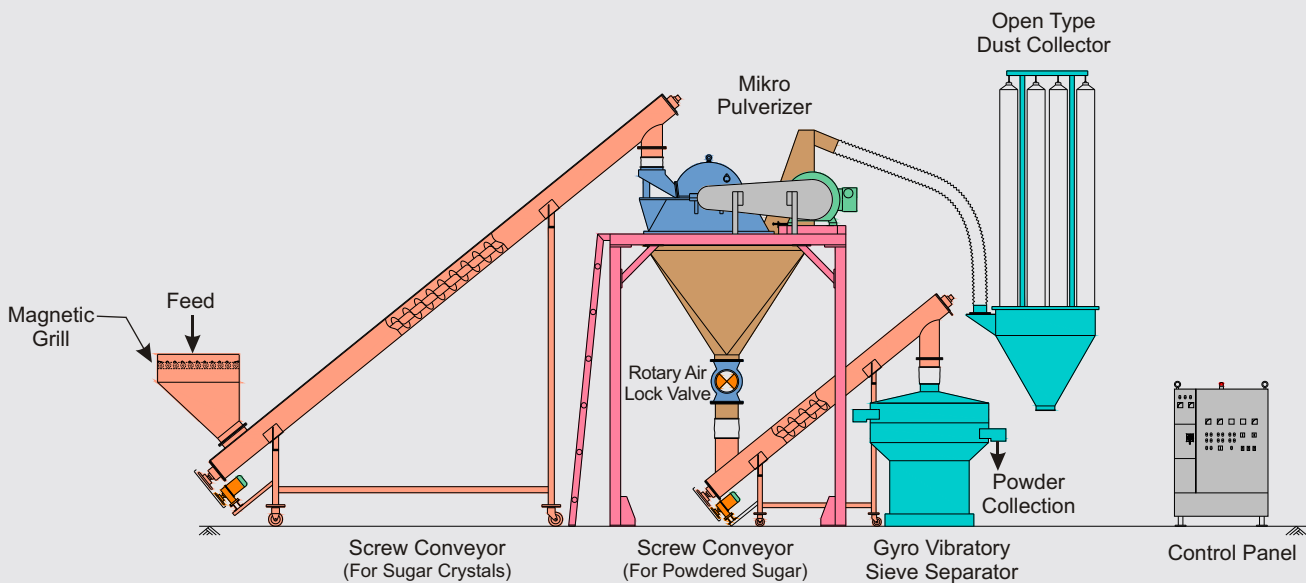

VM Sugar Grinding Systems

Batch Operation Type

Continuous System Type

5000+ Users

Since 1965

Where the application matters

kaps engineers
Vadodara